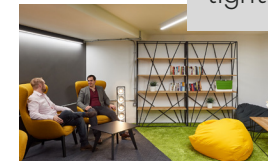

Sustainable LED lighting throughout